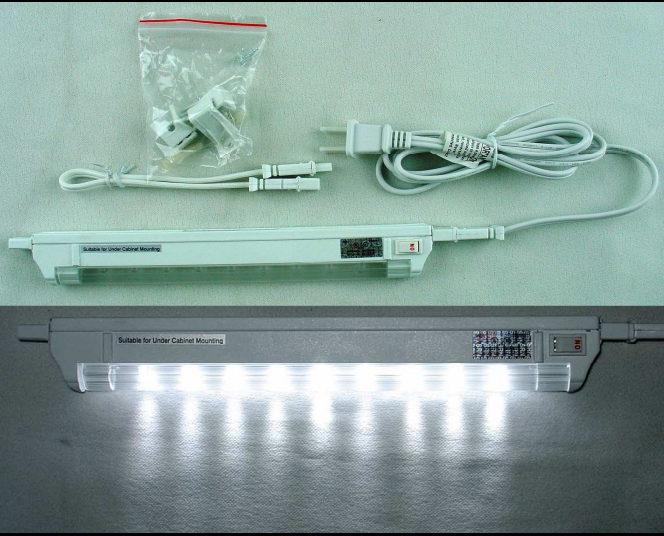

<b>Product: 9- Bulb &amp; 22-Bulb LED Under-Cabinet Linkable Worklight</b>	
<b>Quantity: 12,036 units</b>	
<b>Pallet Count:</b>	
<b>Case Pack: 6 units per case</b>	
<b>Condition: New</b>	
<b>Suggested List: \$19.49 (9-bulb) &amp; \$33.49 (22-bulb)</b>	
<b>Wholesale: \$10.00 (9-bulb) &amp; \$16.75 (22-bulb)</b>	
<b>Closeout: \$5.00 (9-bulb) &amp; \$7.00 (22-bulb)</b>	
<b>Total Price: \$72,252.00</b>	<b>Take All</b>

**Brand Name:** Sylvania

**Model #:**

**Size/Color/Style:** 9-Bulb (6,000 units) & 22-Bulb (6,036 units)

**UPC:** Yes

**F.O.B. Point:** Portland, OR

**Item Description:** New, Sylvania brand linkable LED light fixtures. Great for under cabinets in the kitchen, the office or for marking doorways or stairs. Link up to 10 fixtures together on one outlet with the included cable. Long lasting LEDs provide lots of light while using very little electricity.